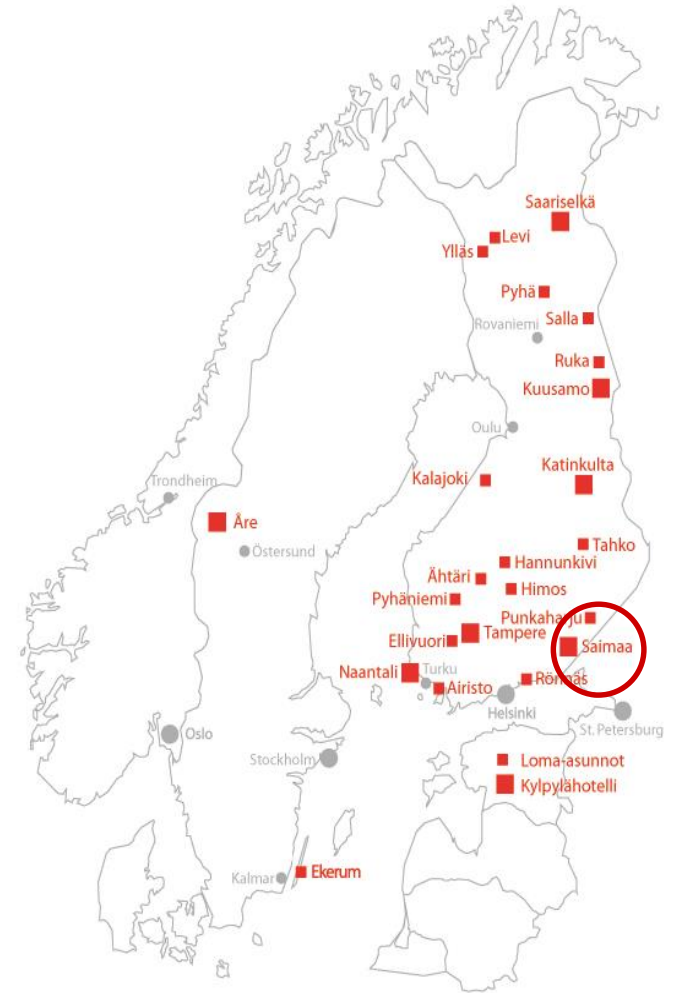

Holiday *Club*

HOLIDAY CLUB SAIMAA

Holiday Club Saimaa (all year round destination)

Spa hotel & apartments

- by the lake Saimaa
- Cirque du Saimaa – spa area
- Harmony Spa treatments
- Ice Arena for skating and events
- Versatile conference facilities

Helsinki-Saimaa 257 km

Nearest airport Lappeenranta 35 km

Nearest railway station Imatra 7 km

HOLIDAY CLUB SAIMAA

HOLIDAY CLUB SAIMAA HOTEL

- Built 2011
 - 18 holiday homes in the area
 - 3 restaurants: Le Biff, Easy Kitchen, O'Learys
 - 2 bars: Lounge, Beatles Bar
 - Cirque de Saimaa – spa area
 - Sauna World
 - Bowling 12 lanes
 - Ice Arena NHL-sized skate rink
 - Gym equipment and guided group exercise
 - Billiards
 - Badminton
 - Minigolf
 - Children's World
 - Horseback riding in the area